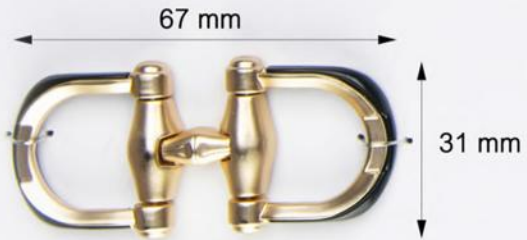

W24097

Trendin Sourcing

REF 12

NICKEL

60 mm

45 mm

1

4