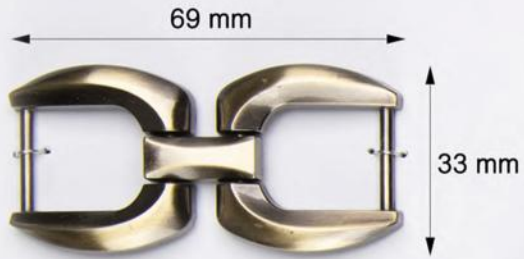

Trendin Sourcing

23388

BRASS SATIN