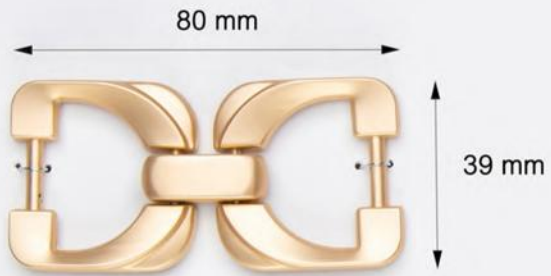

84 mm

33 mm

BRASS SATIN

PEWTER

WINTER GOLD

MATT GOLD

Trendin Sourcing

BRASS SATIN

S21148

PEWTER

WINTER GOLD

MATT GOLD

S21145

MATT GOLD

PEWTER

Trendin Sourcing