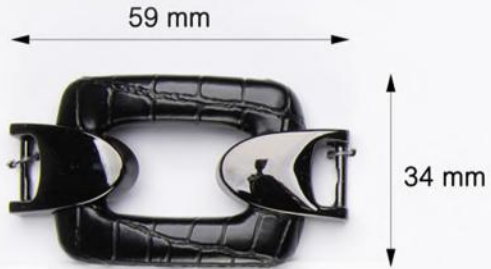

1 BLACK/PEWTER

4 GREEN/BRASS SATIN

3 BROWN/BRONZE

STR09 (Forrado)

1 BLACK/PEWTER

4 GREEN/BRASS SATIN

3 BROWN/BRONZE

Trendin Sourcing