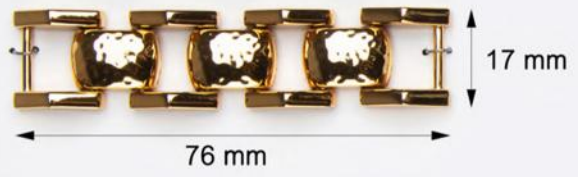

LIGHT GOLD

WINTER GOLD

NICKEL

PEWTER

S21140

MATT GOLD

PEWTER

W5004