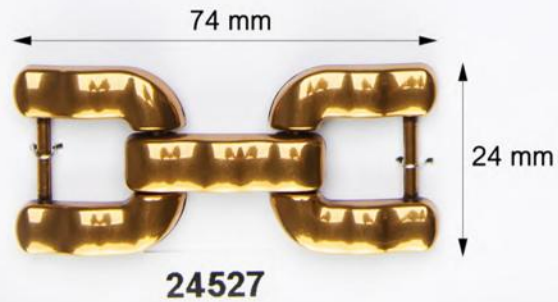

Trendin Sourcing